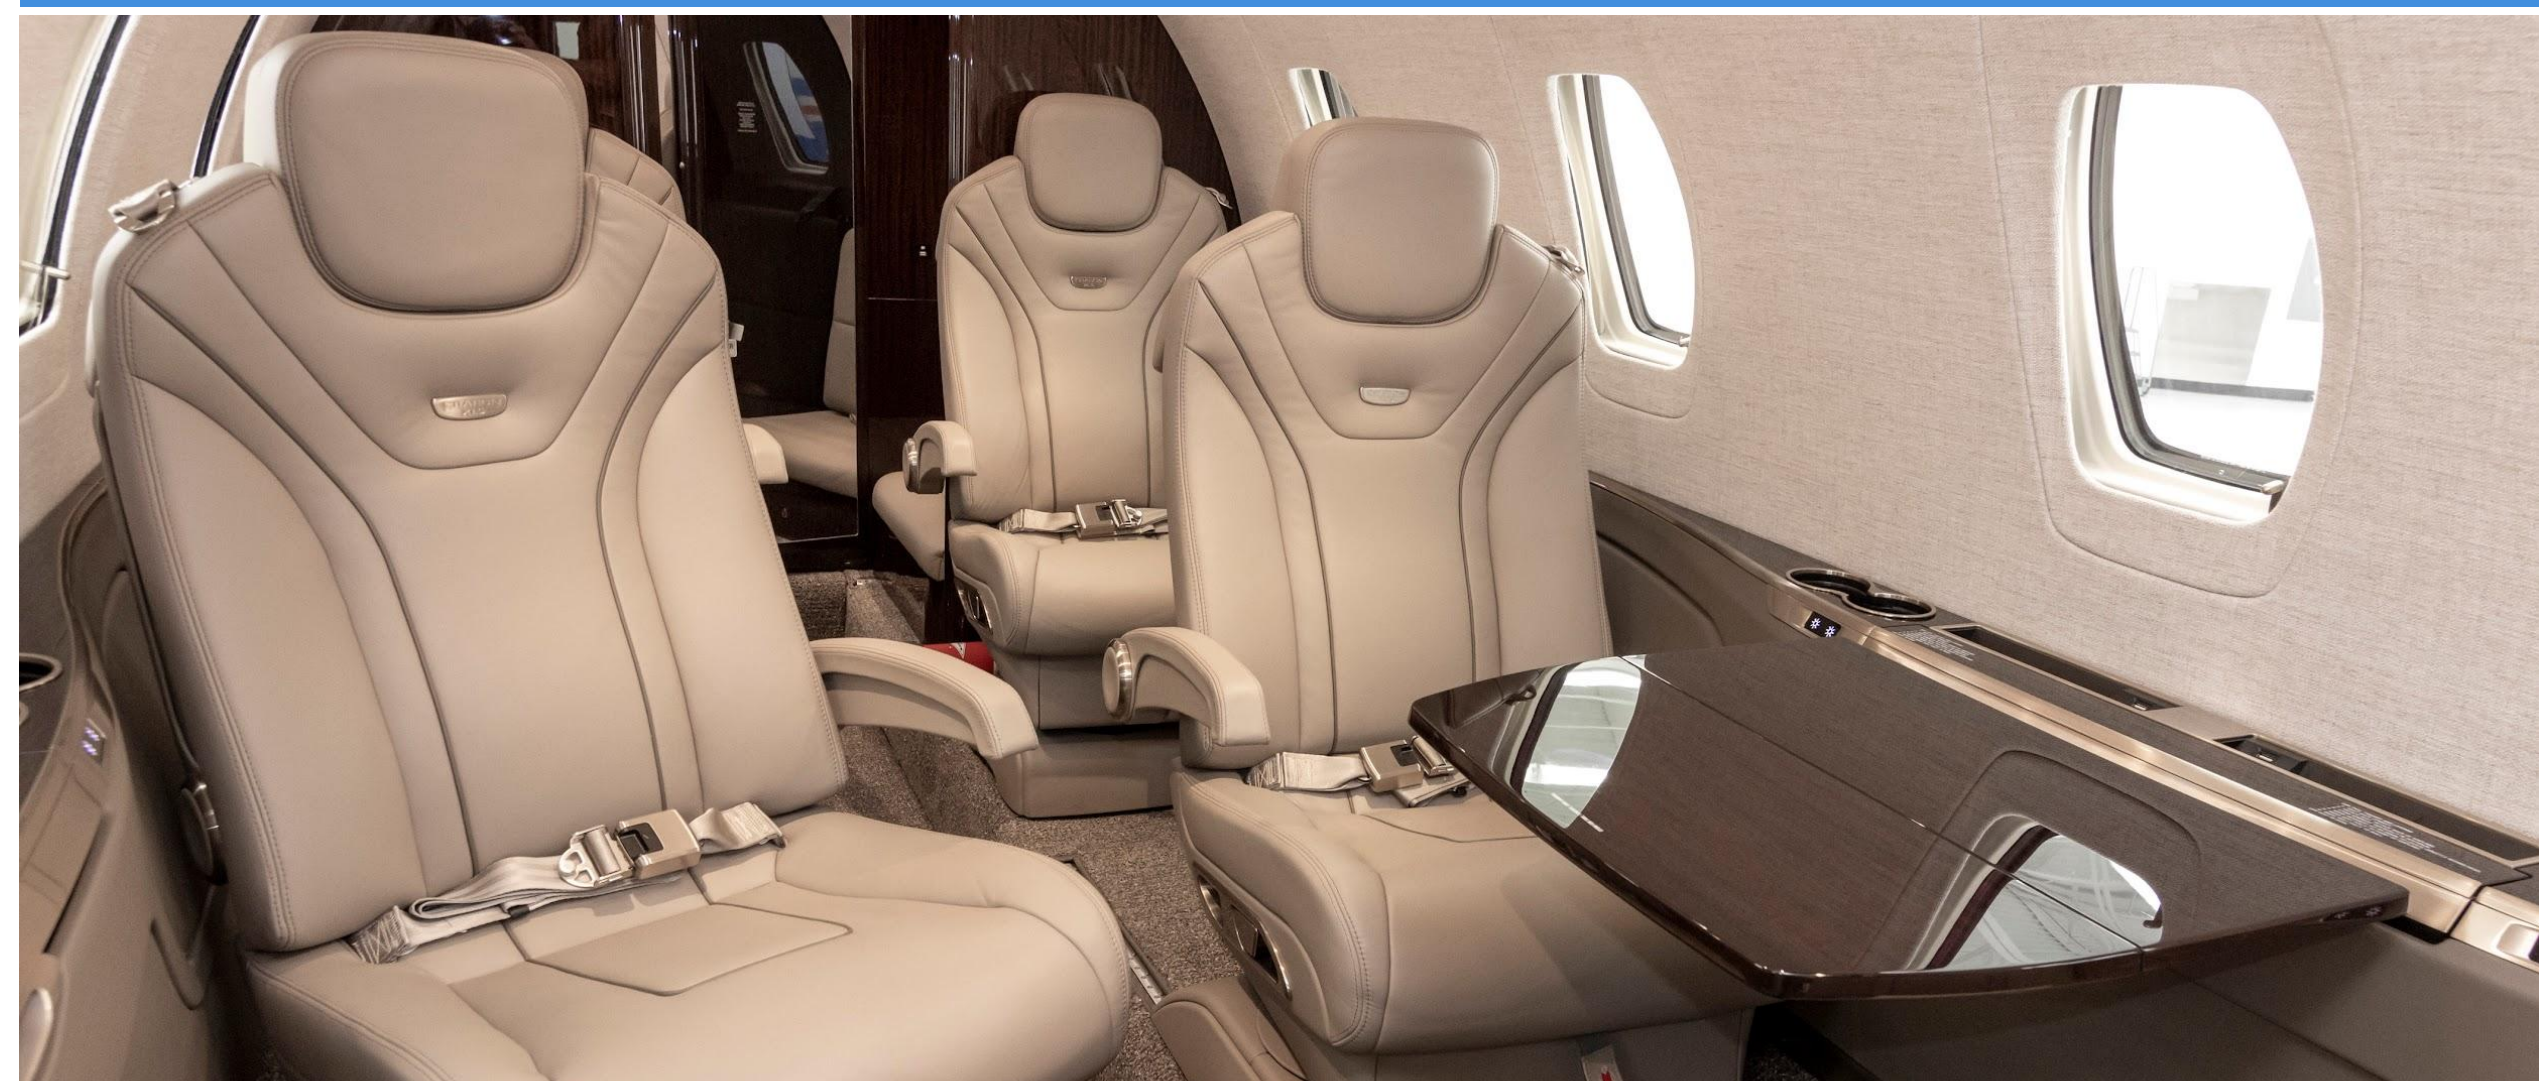

2024 Cessna Citation XLS Gen2

MSN 560-6355 | N504WG

Specifications and/or descriptions are provided as introductory information only and do not constitute representations or warranties. Verification of specifications remain the sole responsibility of purchaser. Aircraft is subject to prior sale, lease, and/or removal from the market without prior notice.

FLY ALLIANCE | sales@flyalliance.com | 866-224-5387