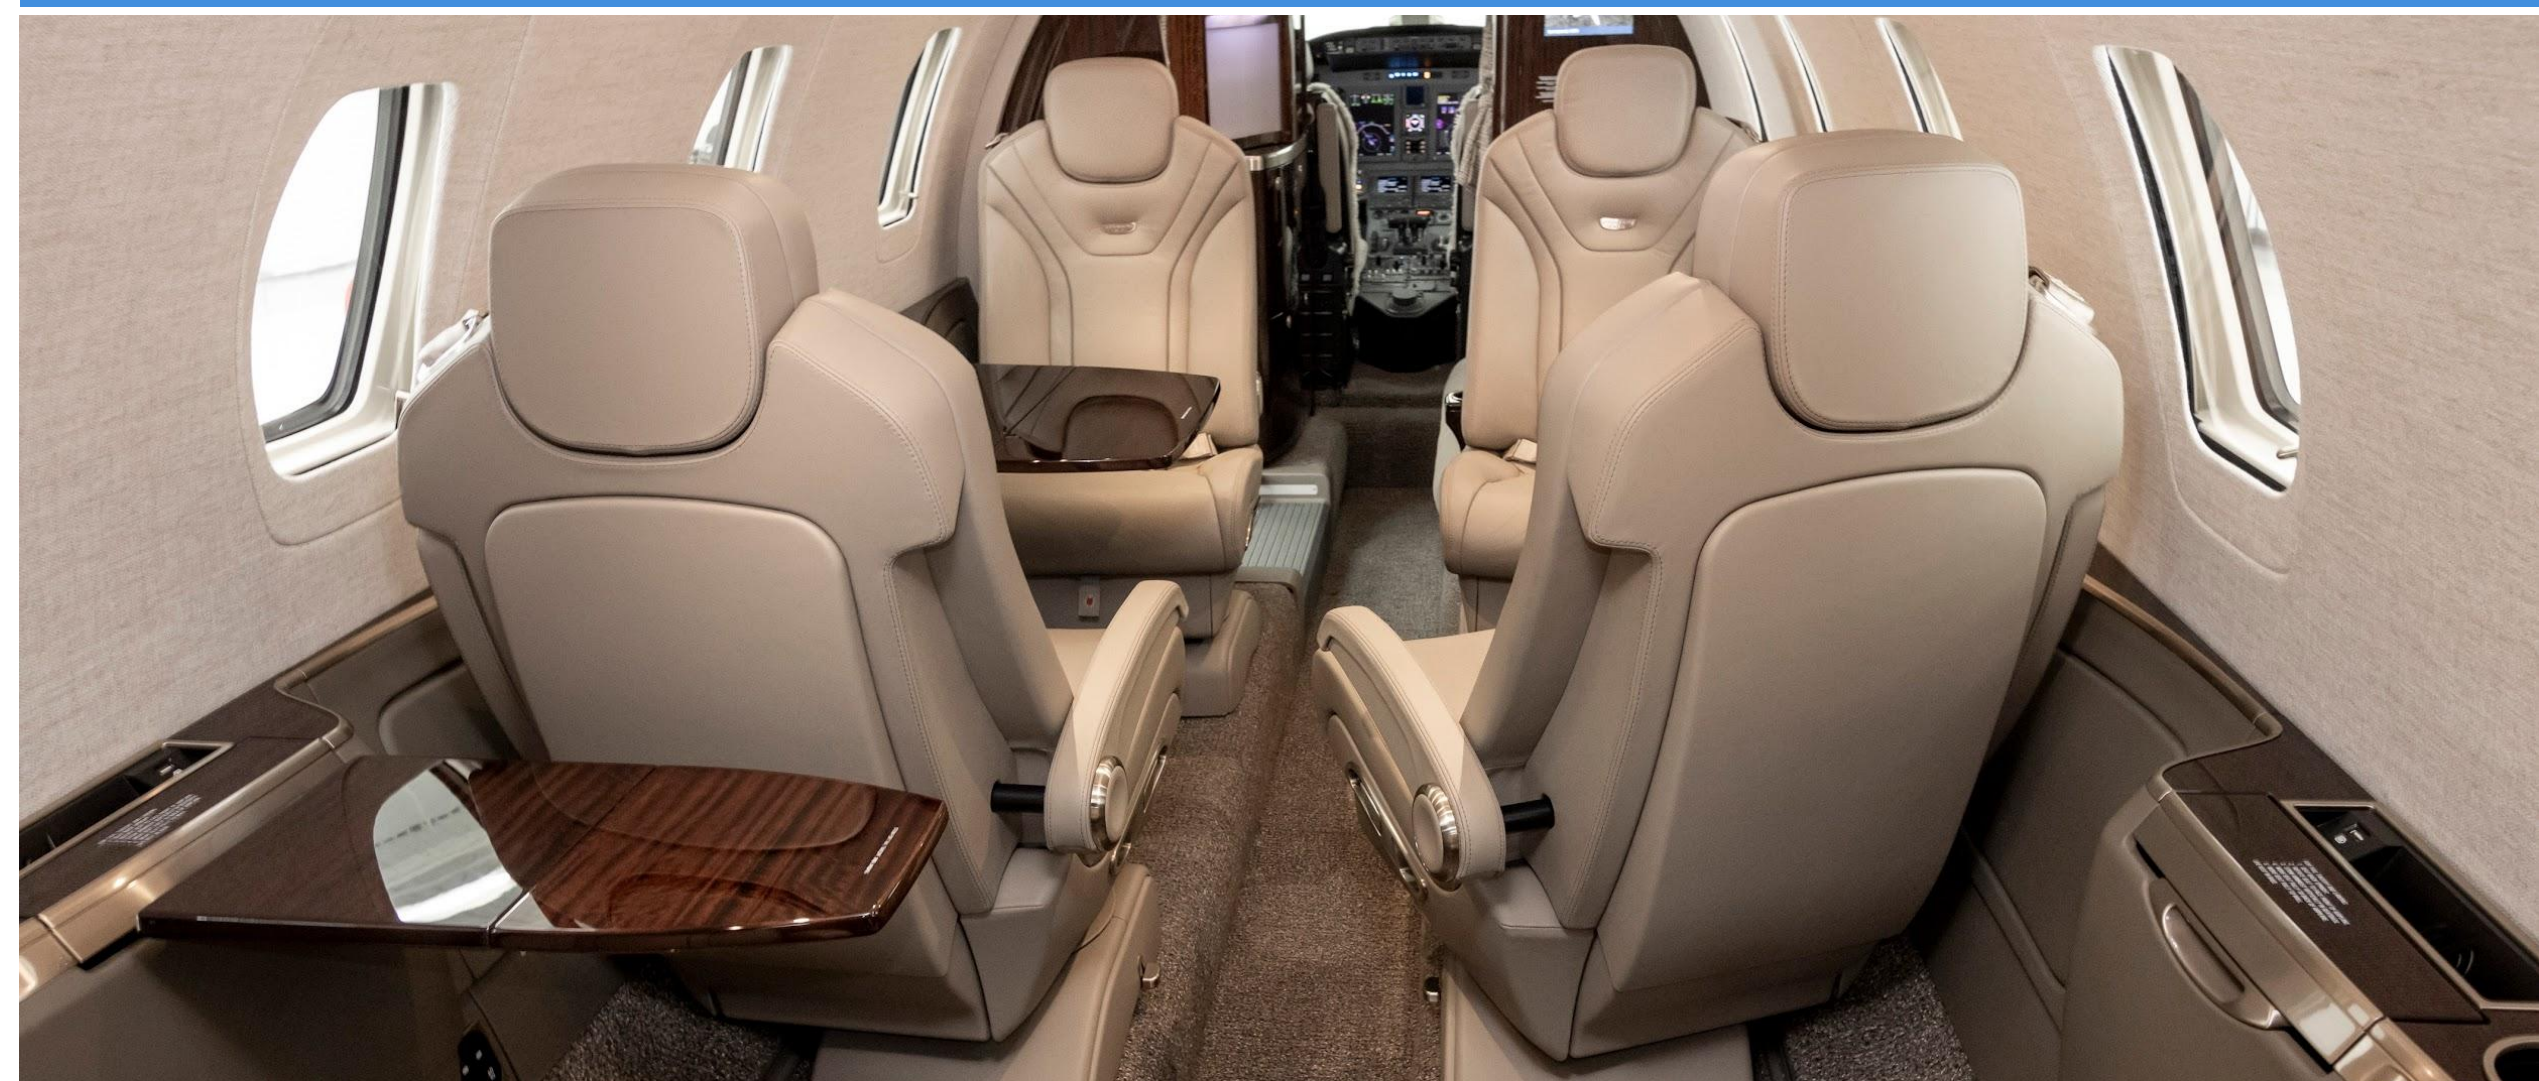

2024 Cessna Citation XLS Gen2

MSN 560-6355 | N504WG

Specifications and/or descriptions are provided as introductory information only and do not constitute representations or warranties. Verification of specifications remain the sole responsibility of purchaser. Aircraft is subject to prior sale, lease, and/or removal from the market without prior notice.

FLY ALLIANCE | sales@flyalliance.com | 866-224-5387