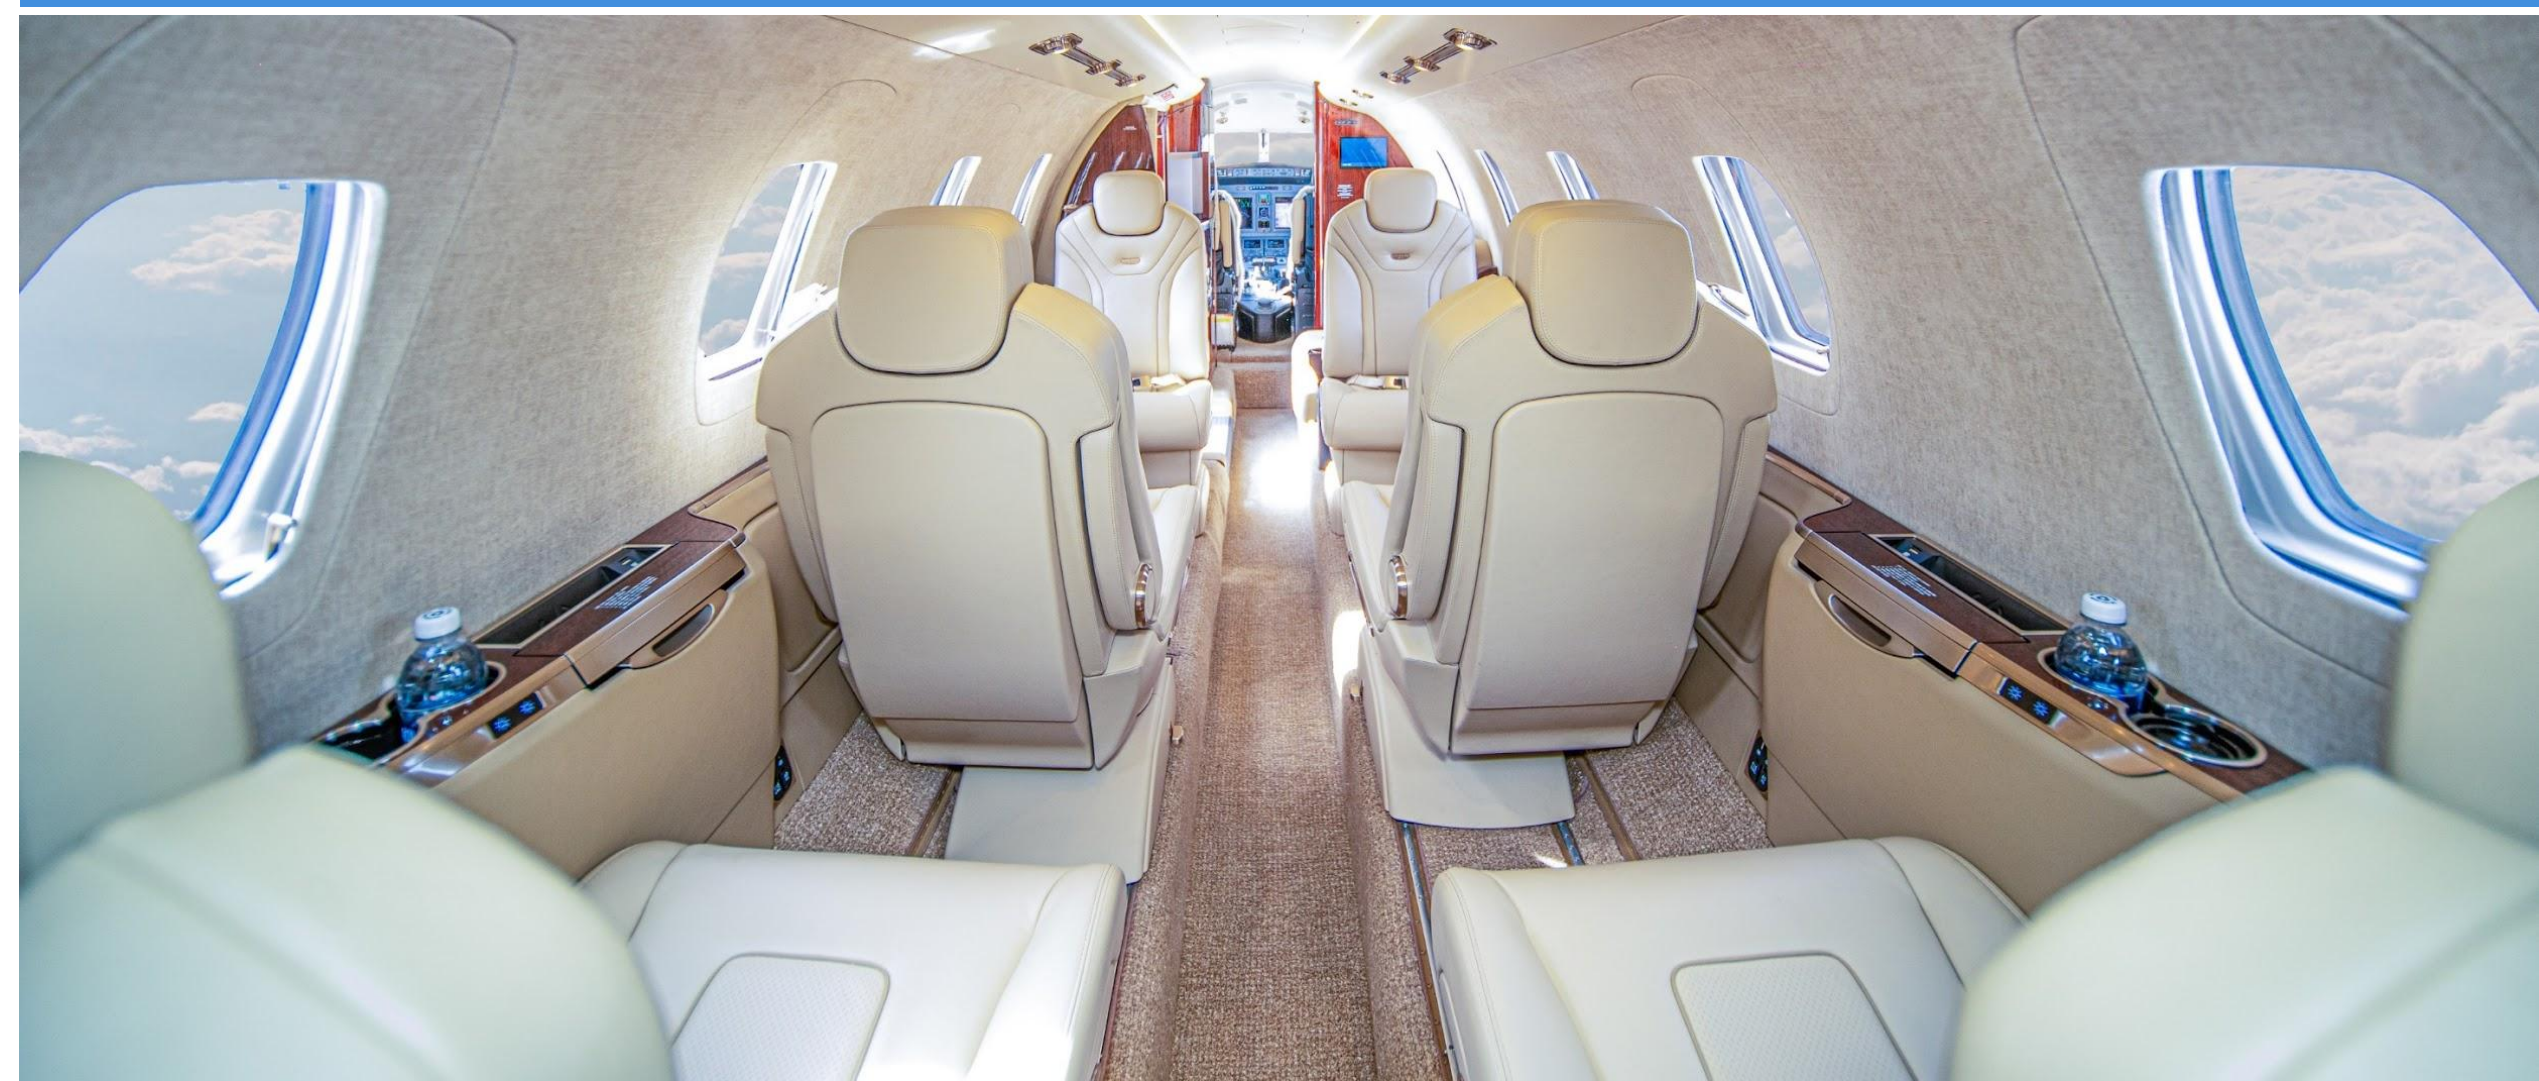

2023 Cessna Citation XLS Gen2

MSN 560-6343 | N500WG

Specifications and/or descriptions are provided as introductory information only and do not constitute representations or warranties. Verification of specifications remain the sole responsibility of purchaser. Aircraft is subject to prior sale, lease, and/or removal from the market without prior notice.

FLY ALLIANCE | sales@flyalliance.com | 866-224-5387